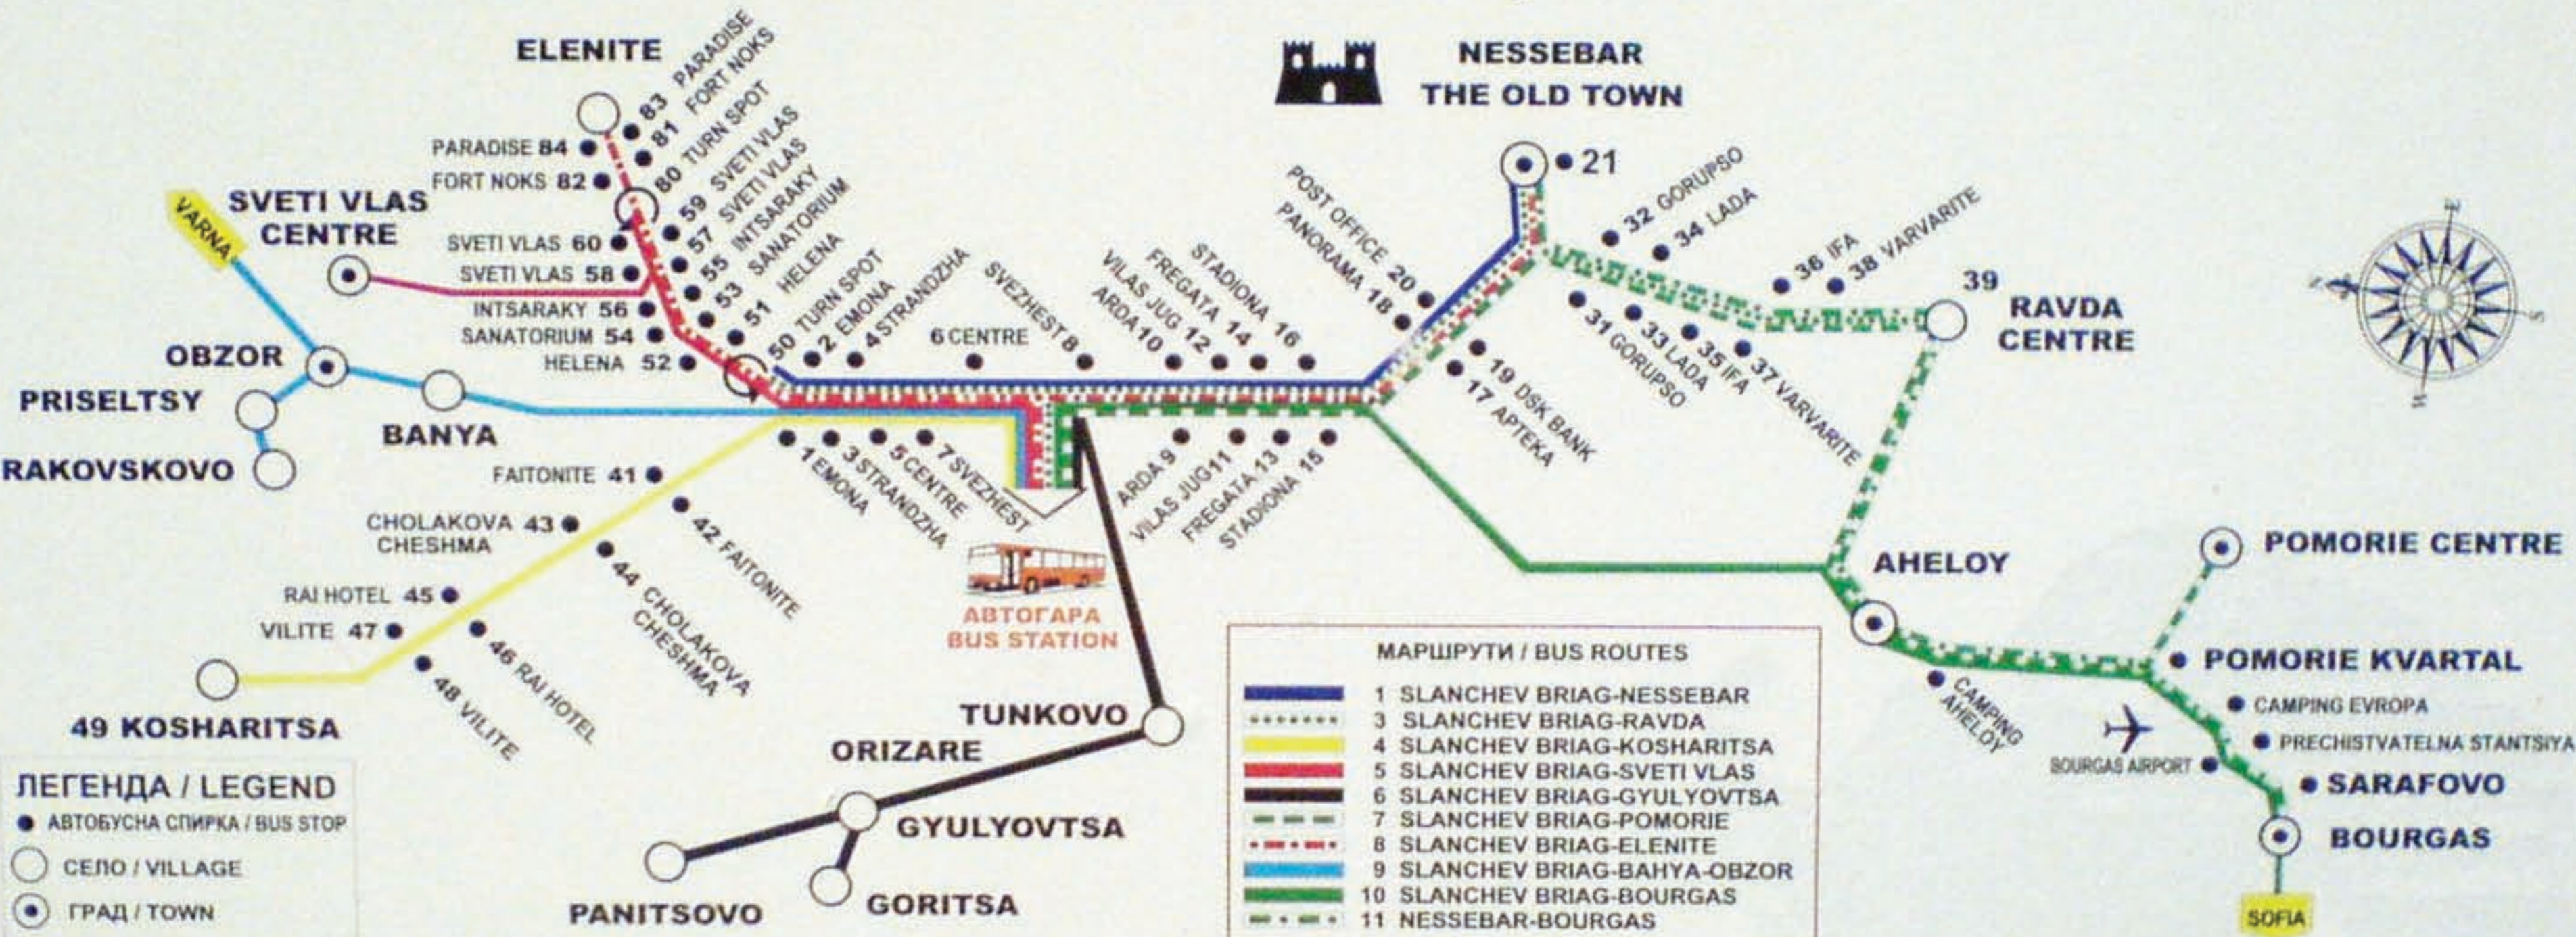

# BUS ROUTES NESSEBAR MUNICIPALITY

## АВТОБУСНИ ЛИНИИ ОБЩИНА НЕСЕБЪР

**NESSEBAR  
THE OLD TOWN**

**ЛЕГЕНДА / LEGEND**

- АВТОБУСНА СПИРКА / BUS STOP
- СЕЛО / VILLAGE
- ГРАД / TOWN

**МАРШРУТИ / BUS ROUTES**

	1 SLANCHEV BRIAG-NESSEBAR
	3 SLANCHEV BRIAG-RAVDA
	4 SLANCHEV BRIAG-KOSHARITSA
	5 SLANCHEV BRIAG-SVETI VLAS
	6 SLANCHEV BRIAG-GYULYOVTSA
	7 SLANCHEV BRIAG-POMORIE
	8 SLANCHEV BRIAG-ELENITE
	9 SLANCHEV BRIAG-BAHYA-OBZOR
	10 SLANCHEV BRIAG-BOURGAS
	11 NESSEBAR-BOURGAS

BOURGAS AIRPORT